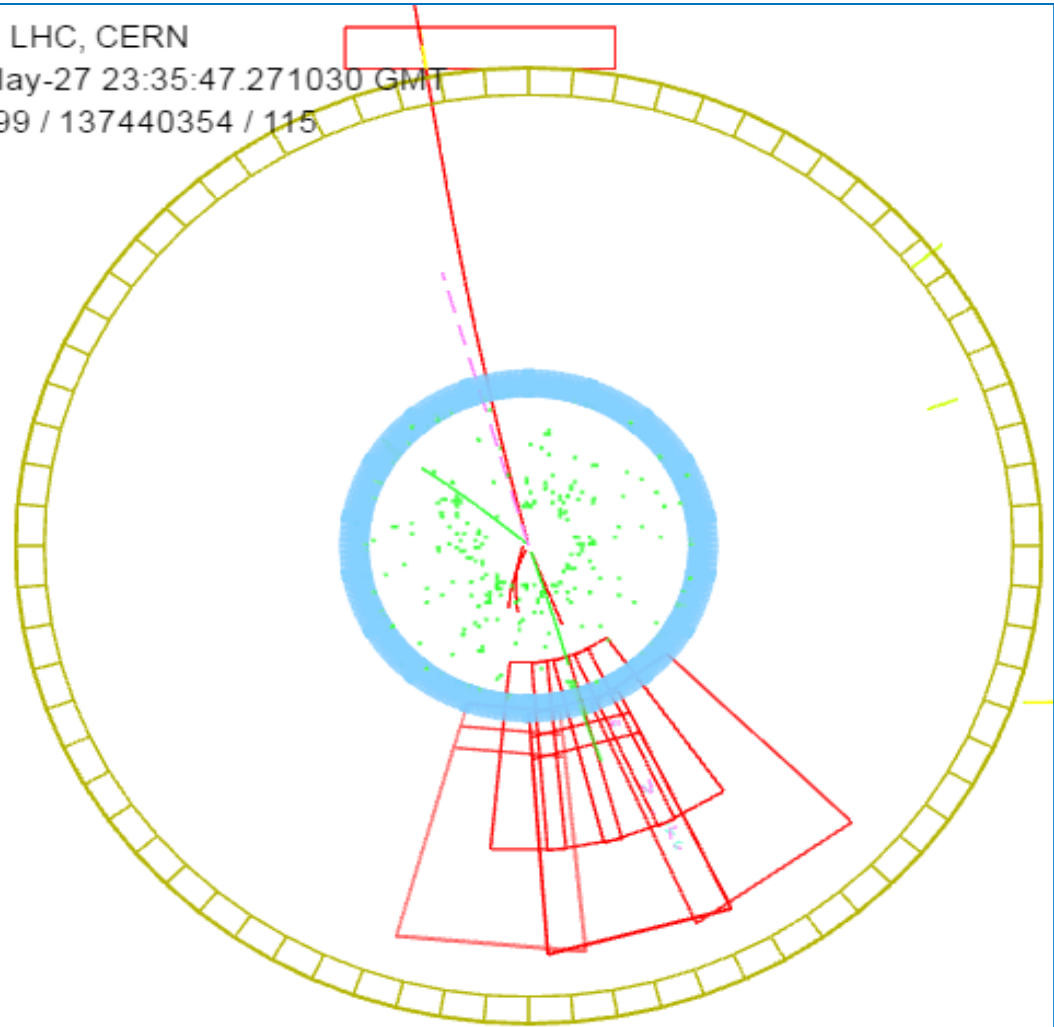

MC Event #164

CMS Experiment at the LHC, CERN

Data recorded: 2010-Sep-30 02:39:02.149930 GMT

Run / Event / LS: 146944 / 565196864 / 513

MC Event #165

MC Event #166

CMS Experiment at the LHC, CERN

Data recorded: 2012-May-27 23:35:47.271030 GMT

Run / Event / LS: 195099 / 137440354 / 115

MC Event #167

CMS Experiment at the LHC, CERN
Data recorded: 2010-Oct-17 01:50:51.052904 GMT
Run / Event / LS: 148031 / 175301271 / 204

MC Event #168

CMS Experiment at the LHC, CERN

Data recorded: 2010-Sep-30 01:06:57.652395 GMT

Run / Event / LS: 146944 / 232248618 / 276

MC Event #169

CMS Experiment at the LHC, CERN

Data recorded: 2010-Sep-30 02:42:46.435586 GMT

Run / Event / LS: 146944 / 578190435 / 522

MC Event #170

CMS Experiment at the LHC, CERN
Data recorded: 2010-Oct-17 01:49:22.620754 GMT
Run / Event / LS: 148031 / 172146741 / 200

MC Event #171

CMS Experiment at the LHC, CERN

Data recorded: 2010-Sep-30 01:30:02.897426 GMT